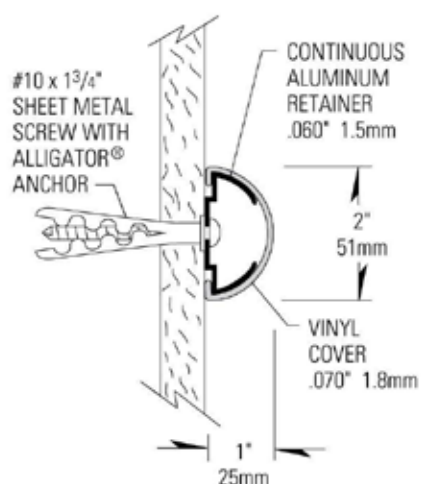

מגן קיר 2500

2500

- ▶ 2" (51mm) of wall protection, extends 1" (25mm) from wall
- ▶ Mounted on a sturdy .060" (1.5mm) thick, continuous aluminum retainer
- ▶ .070" (1.8mm) thick, durable, rigid vinyl cover
- ▶ Scratch and stain resistant woodgrain texture
- ▶ Easy installation, clean-up and maintenance
- ▶ Manufactured in 12' (3.66m) standard lengths
- ▶ All mounting fasteners are included with each order
- ▶ 2500W Model - Manufactured with woodland pattern full wrap.